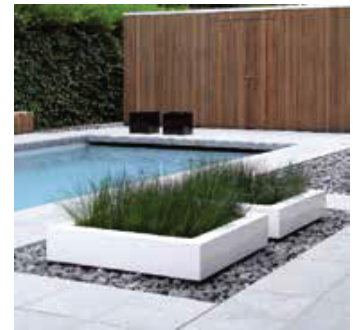

Item no.	Dimension (cm)
GF-19	60x60x20
Cube Bowl	80x80x23
	100x100x25

Shiny

Black-BL	White-WH	Red-RE	Orange-OR	Green-GN	Champagne gold-GD	Metallic grey-MG	Silver

---

Matt white-MW	Matt black-MB