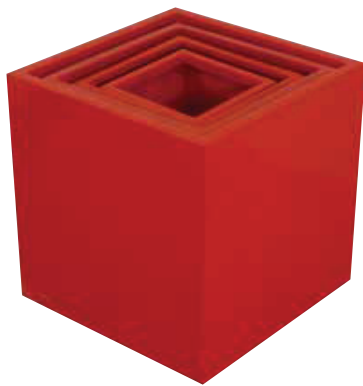

## COLOURS

Item no.	Dimension (cm)
GK-28	45x19
Bowl	59x26
	72x34

Item no.	Dimension (cm)
GF-5	80X25X58
Tall Trough	90X32X60
	98X40X62
GF-5XL	90X32X90

Item no.	Dimension (cm)
GF-18	30x30x30
Cube	40x40x40
	50x50x50
	60x60x60

Silver

Matt white-MW

Matt black-MB

Item no.	Dimension (cm)
GF-19	60x60x20
Cube Bowl	80x80x23
	100x100x25

**Shiny**

							
Black-BL	White-WH	Red-RE	Orange-OR	Green-GN	Champagne gold-GD	Metallic grey-MG	Silver