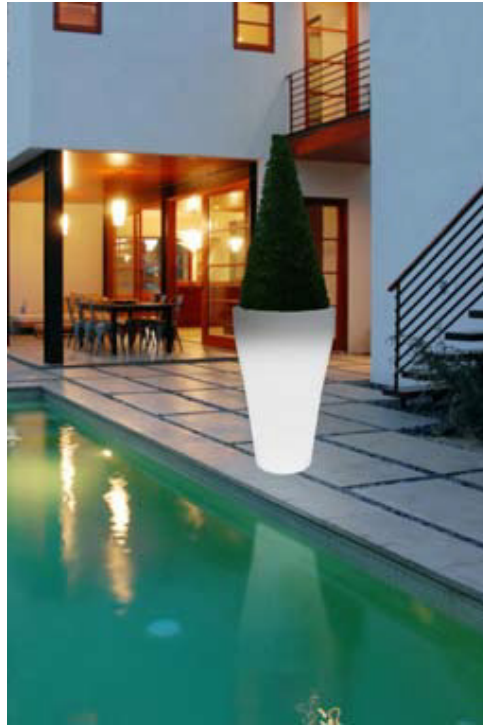

Item No.	Dimensions(cm)			
	Top	Bottom	Height	
GR0880	50	32	80	
GR08110	60	36	110	

Rotational plastic planter

● Black

● Antique Grey

● Terracotta

● Transparent