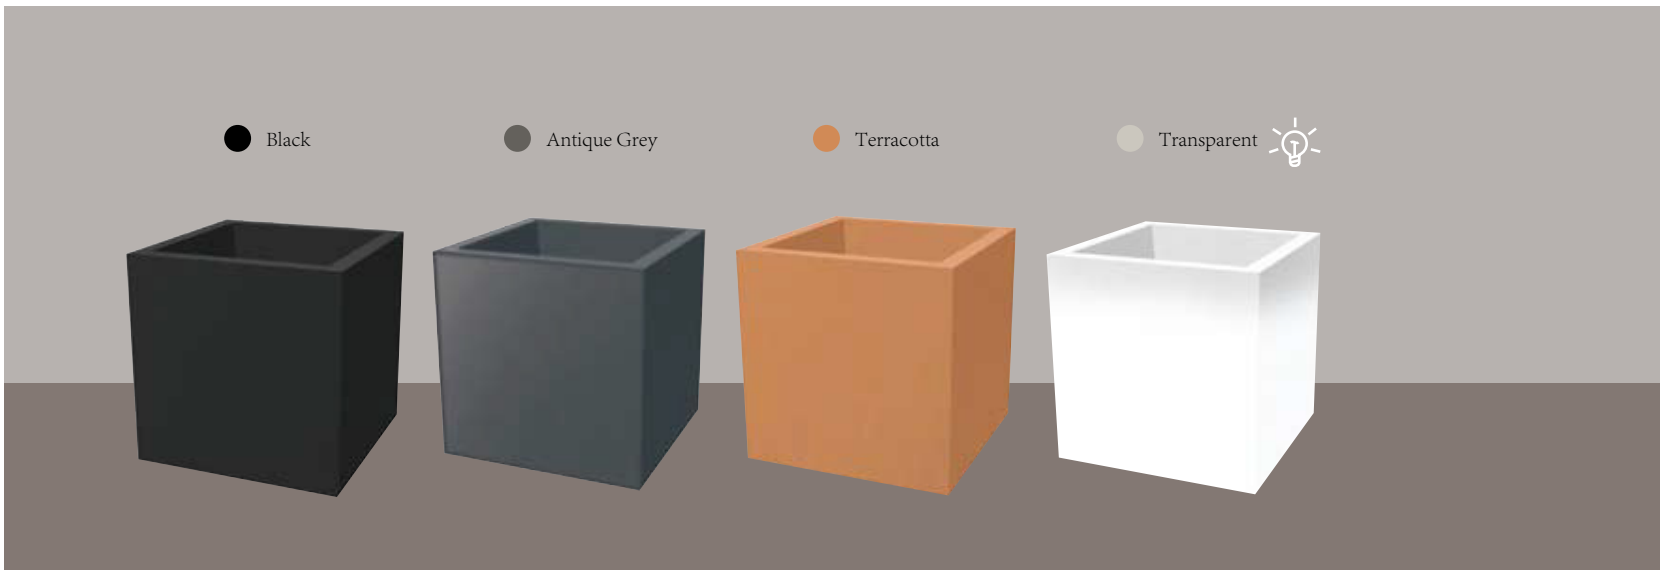

Item No.	Dimensions(cm)		
Cube	Top	Height	
GR1840	40 × 40	40	
GR1850	50 × 50	50	
GR1860	60 × 60	60