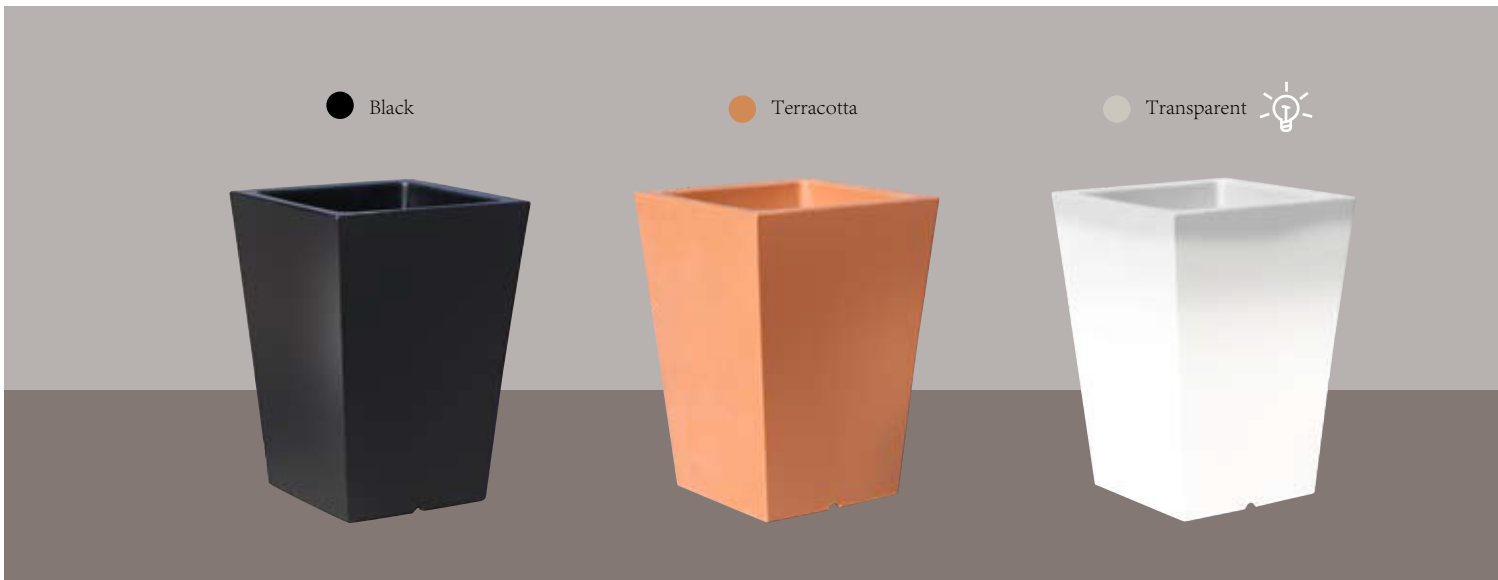

Rotational plastic planter

● Black

● Terracotta

● Transparent

Color